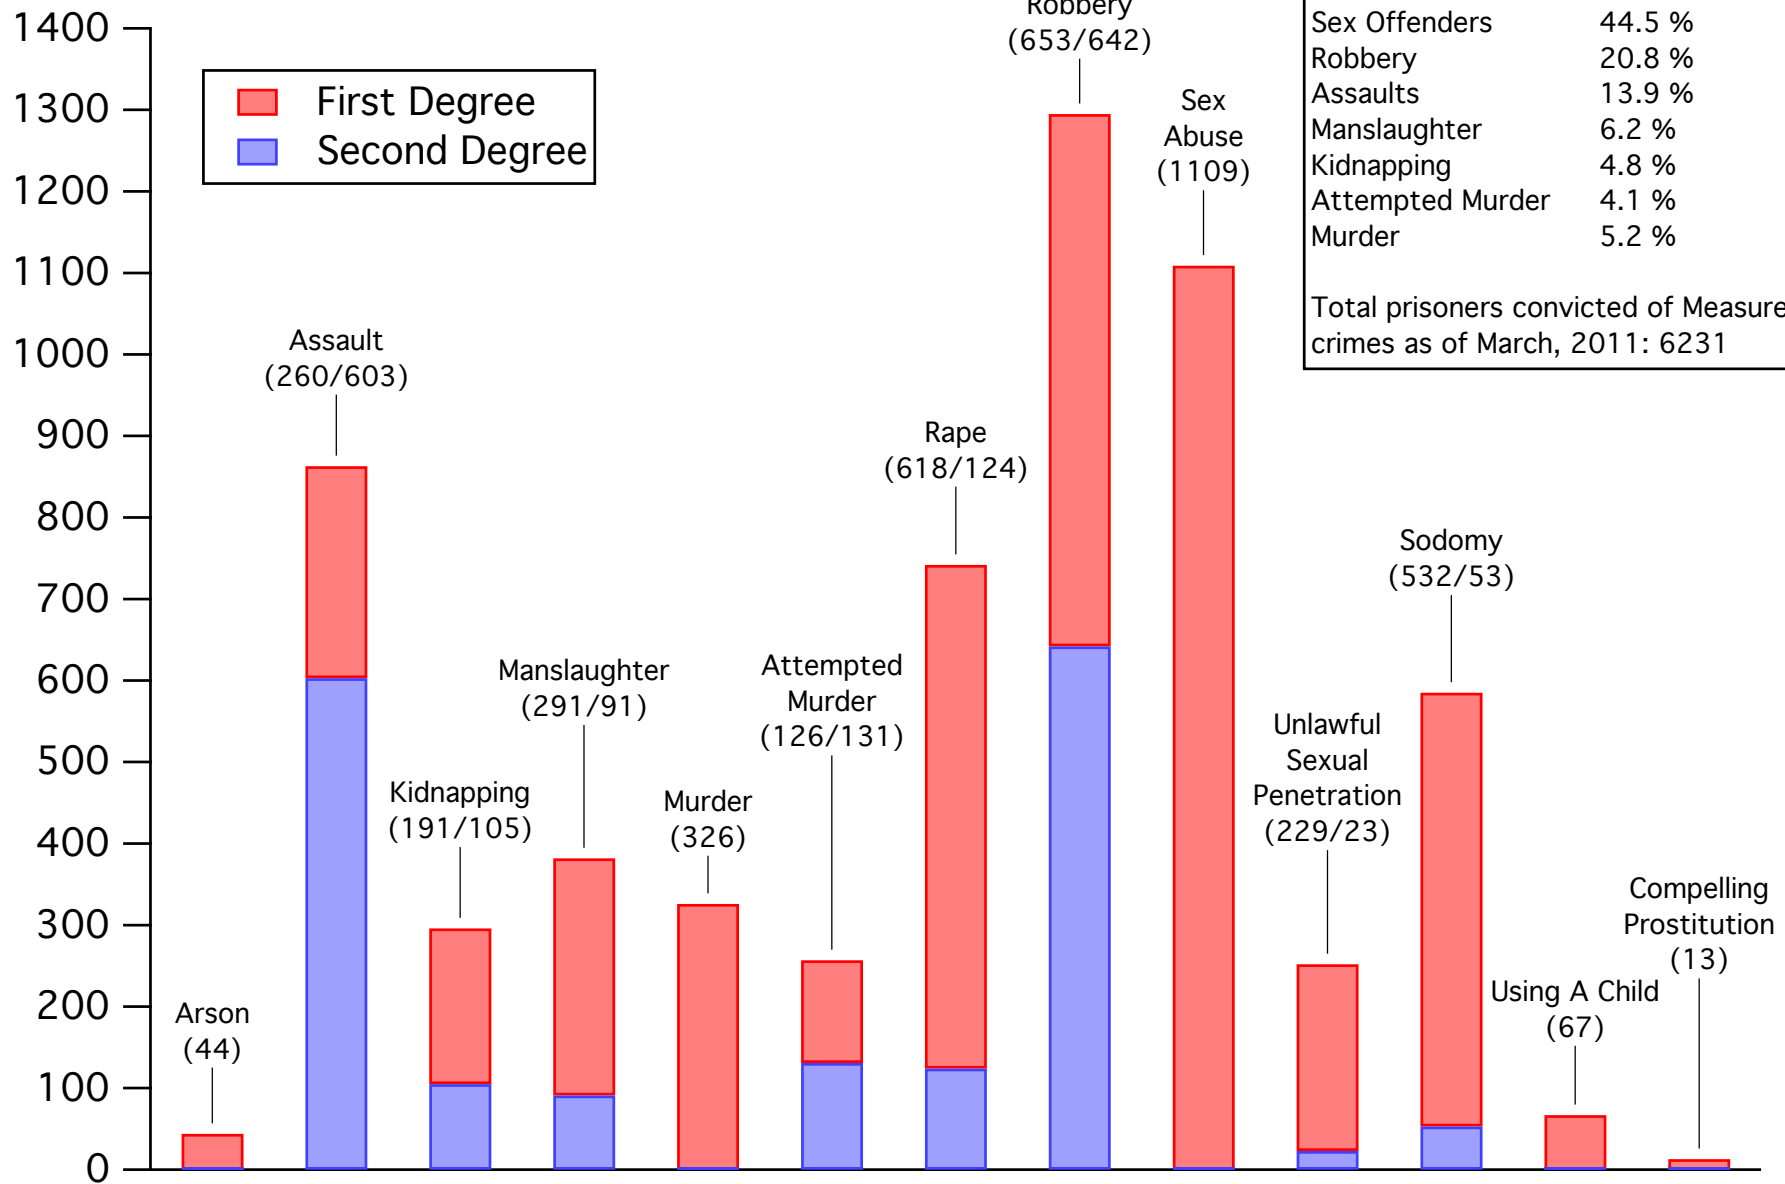

Prisoners Convicted of Measure 11 Crimes - March, 2011

Offense Type	Percentage
Sex Offenders	44.5 %
Robbery	20.8 %
Assaults	13.9 %
Manslaughter	6.2 %
Kidnapping	4.8 %
Attempted Murder	4.1 %
Murder	5.2 %

Total prisoners convicted of Measure 11 crimes as of March, 2011: 6231

Source: Oregon Department of Corrections