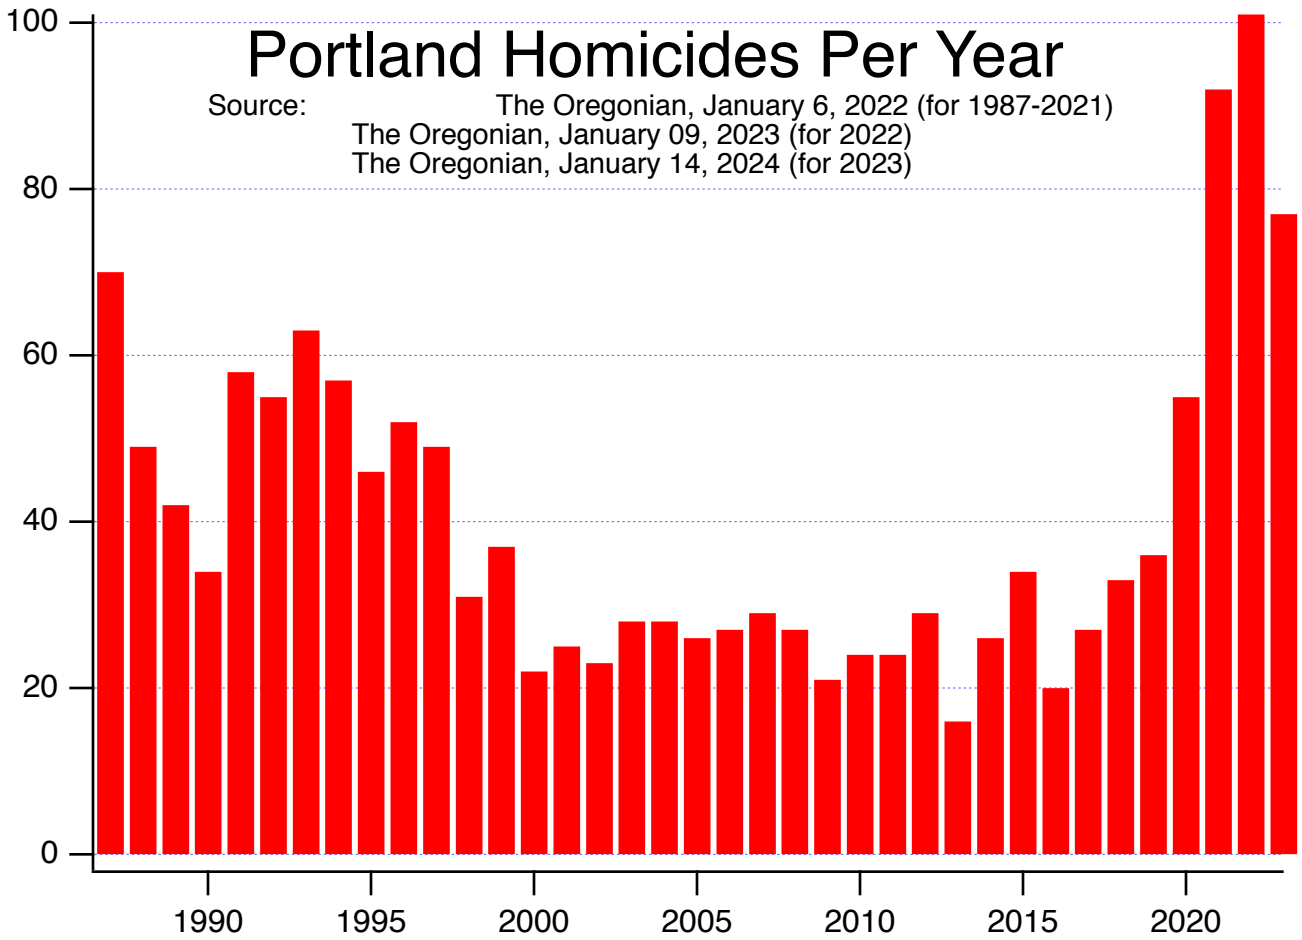

# Portland Homicides Per Year

Source: The Oregonian, January 6, 2022 (for 1987-2021)  
 The Oregonian, January 09, 2023 (for 2022)  
 The Oregonian, January 14, 2024 (for 2023)

Year	Homicides
1987	70
1988	49
1989	42
1990	34
1991	58
1992	55
1993	63
1994	57
1995	46
1996	52
1997	49
1998	31
1999	37
2000	22
2001	25
2002	23
2003	28
2004	28
2005	26

Year	Homicides
1987	70
1988	49
1989	42
1990	34
1991	58
1992	55
1993	63
1994	57
1995	46
1996	52
1997	49
1998	31
1999	37
2000	22
2001	25
2002	23
2003	28
2004	28
2005	26

Period	Mean Homicides
Mean 1987-1999	49.46
Mean 2000-2019	26.25
Mean 2020-2023	81.25
Mean 1987-2023	40.35